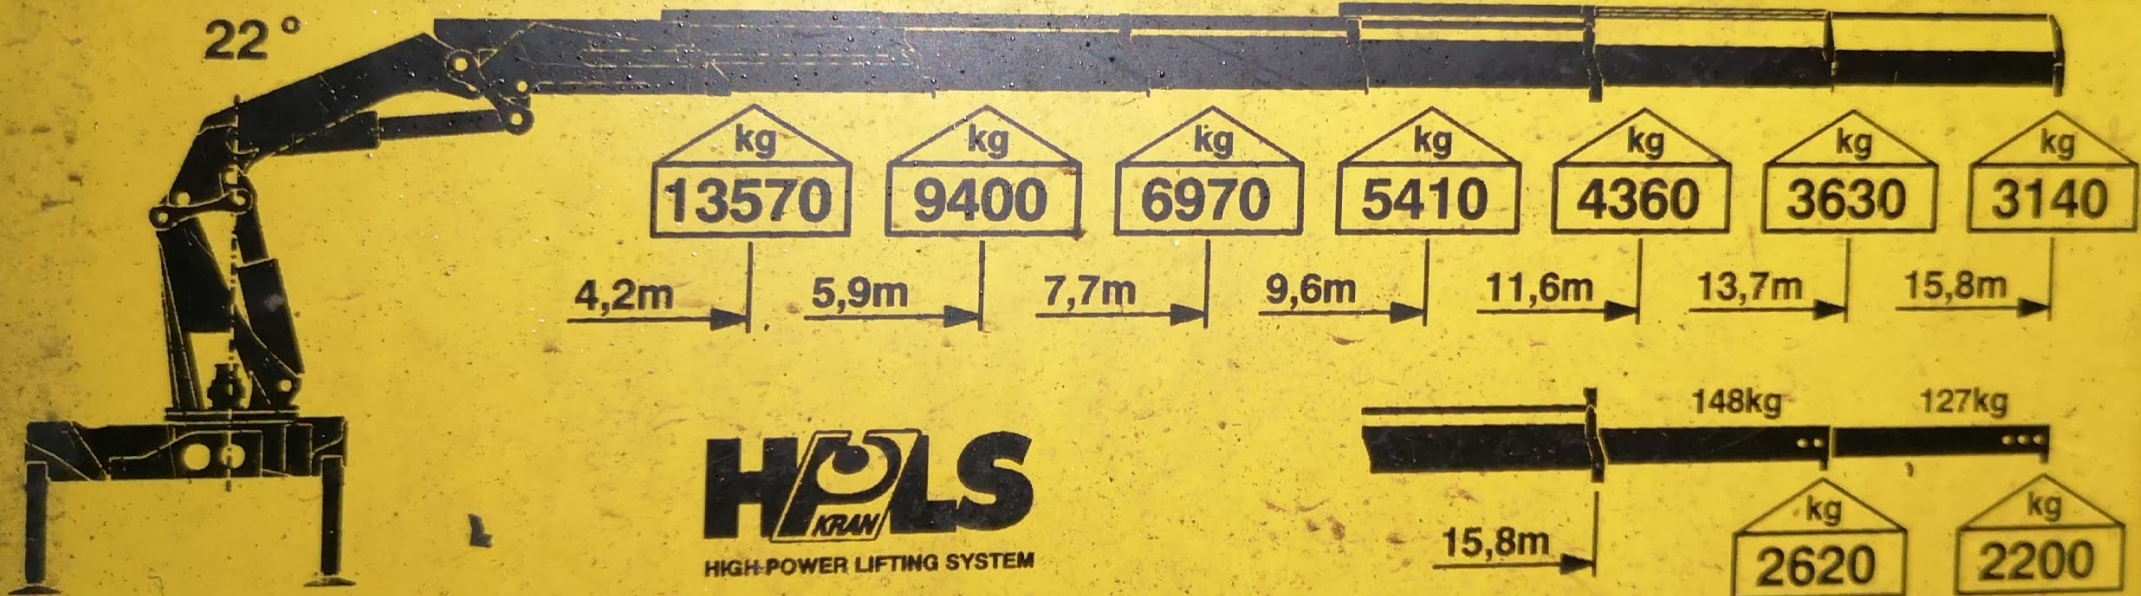

22°

**HPLS**  
KRAM  
HIGH-POWER LIFTING SYSTEM

**PK 66000 E**

EB 2098

max.  
3150kg

3030kg

2140kg

1630kg

1320kg

2,7m

4,1m

5,4m

6,9m

8,3m

45kg

39kg

8,3m

1060kg

360kg

9,9m

11,7m

115 C  
66000 E

**HPLS**  
KRAM  
HIGH POWER LIFTING SYSTEM

EB 3180